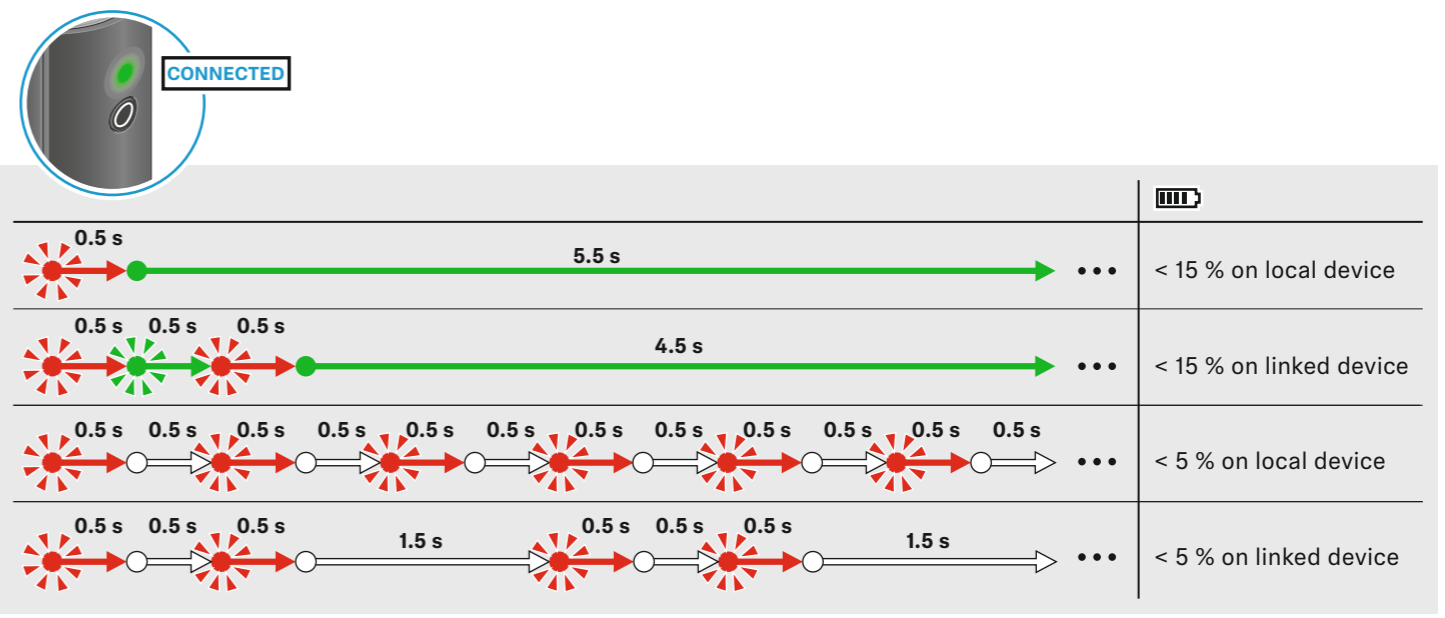

(Portable) Lavalier Set / Portable ENG Set

Vocal Set

Battery status during operation

Switch On / Connect

Mute / Unmute

Charging

Switch Off

Pairing