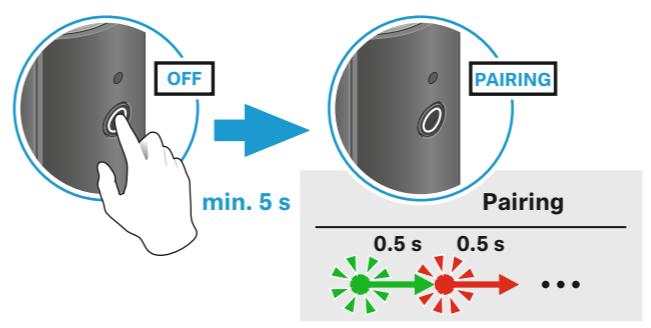

(Portable) Lavalier Set / Portable ENG Set

Vocal Set

Battery status during operation

Switch On / Connect

Mute / Unmute

Charging

Switch Off

Pairing