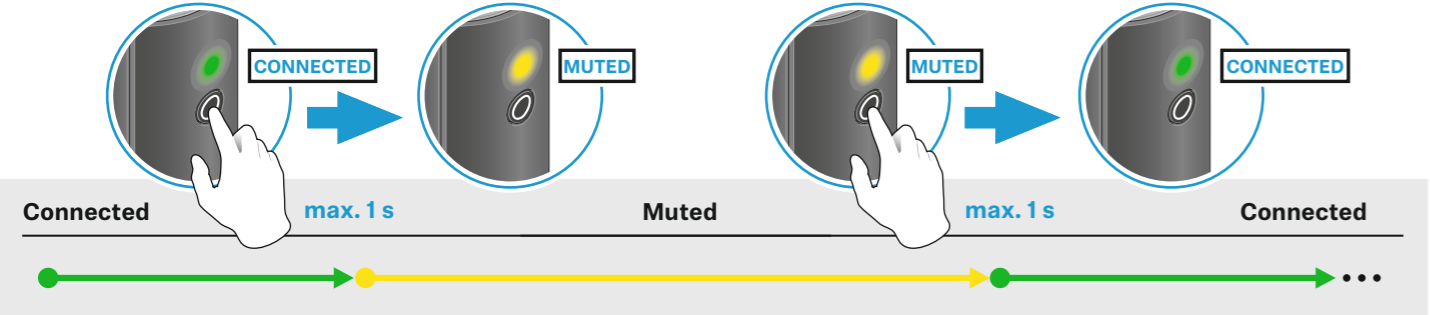

(Portable) Lavalier Set / Portable ENG Set

Vocal Set

Battery status during operation

Switch On / Connect

Mute / Unmute

Charging

Switch Off

Pairing