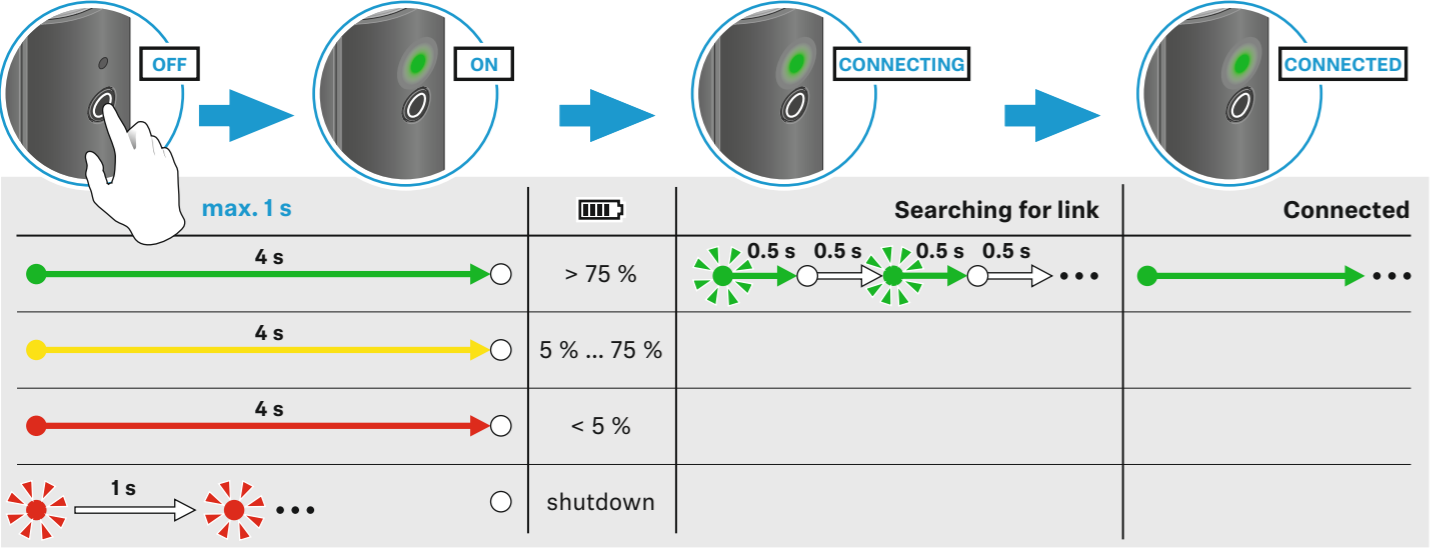

(Portable) Lavalier Set / Portable ENG Set

Vocal Set

Battery status during operation

Switch On / Connect

Mute / Unmute

Charging

Switch Off

Pairing