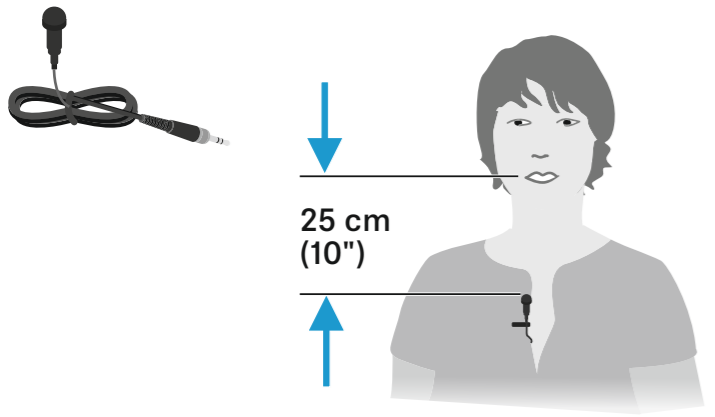

(Portable) Lavalier Set / Portable ENG Set