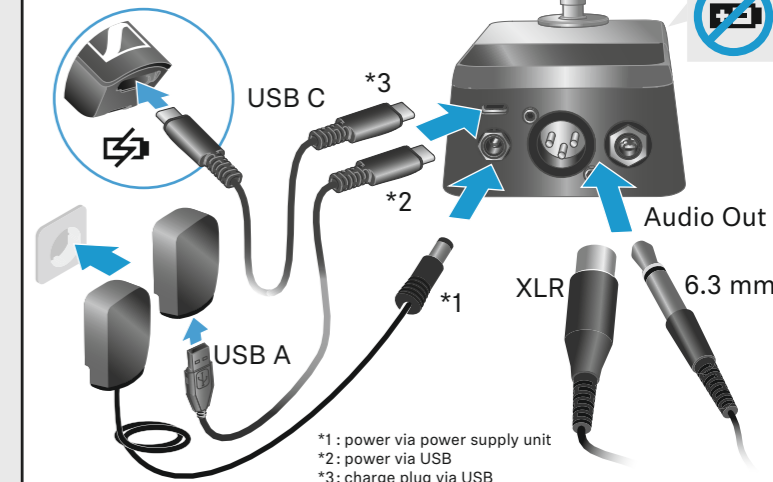

XSW Digital - Model: RX XLR

Labels for wireless link identification

Portable Lavalier Set / Portable Interview Set / Portable ENG Set

Pedalboard Set

*1: power via power supply unit
*2: power via USB
*3: charge plug via USB