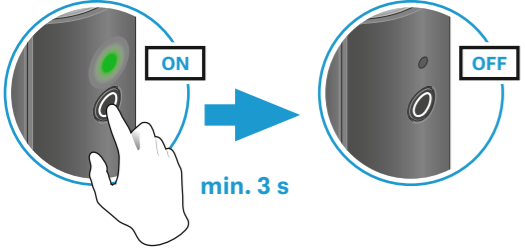

(Portable) Lavalier Set / Portable ENG Set

Vocal Set

Battery status during operation

Switch On / Connect

Mute / Unmute

Charging

Switch Off

Pairing