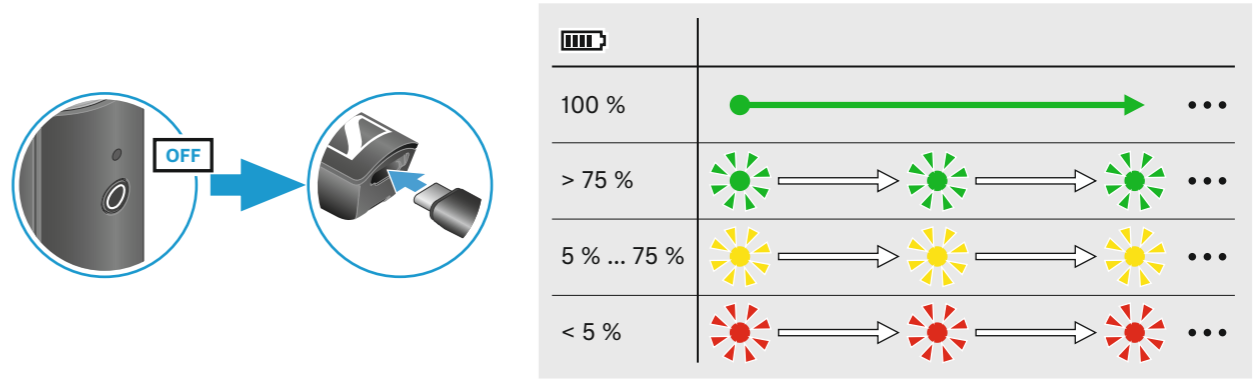

(Portable) Lavalier Set / Portable ENG Set

Vocal Set

Battery status during operation

Switch On / Connect

Mute / Unmute

Charging

Switch Off

Pairing