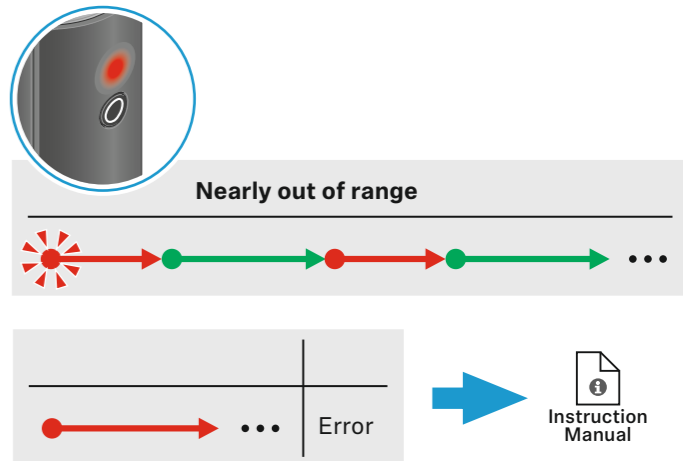

(Portable) Lavalier Set / Portable ENG Set

Vocal Set

Battery status during operation

Switch On / Connect

Mute / Unmute

Charging

Switch Off

Pairing