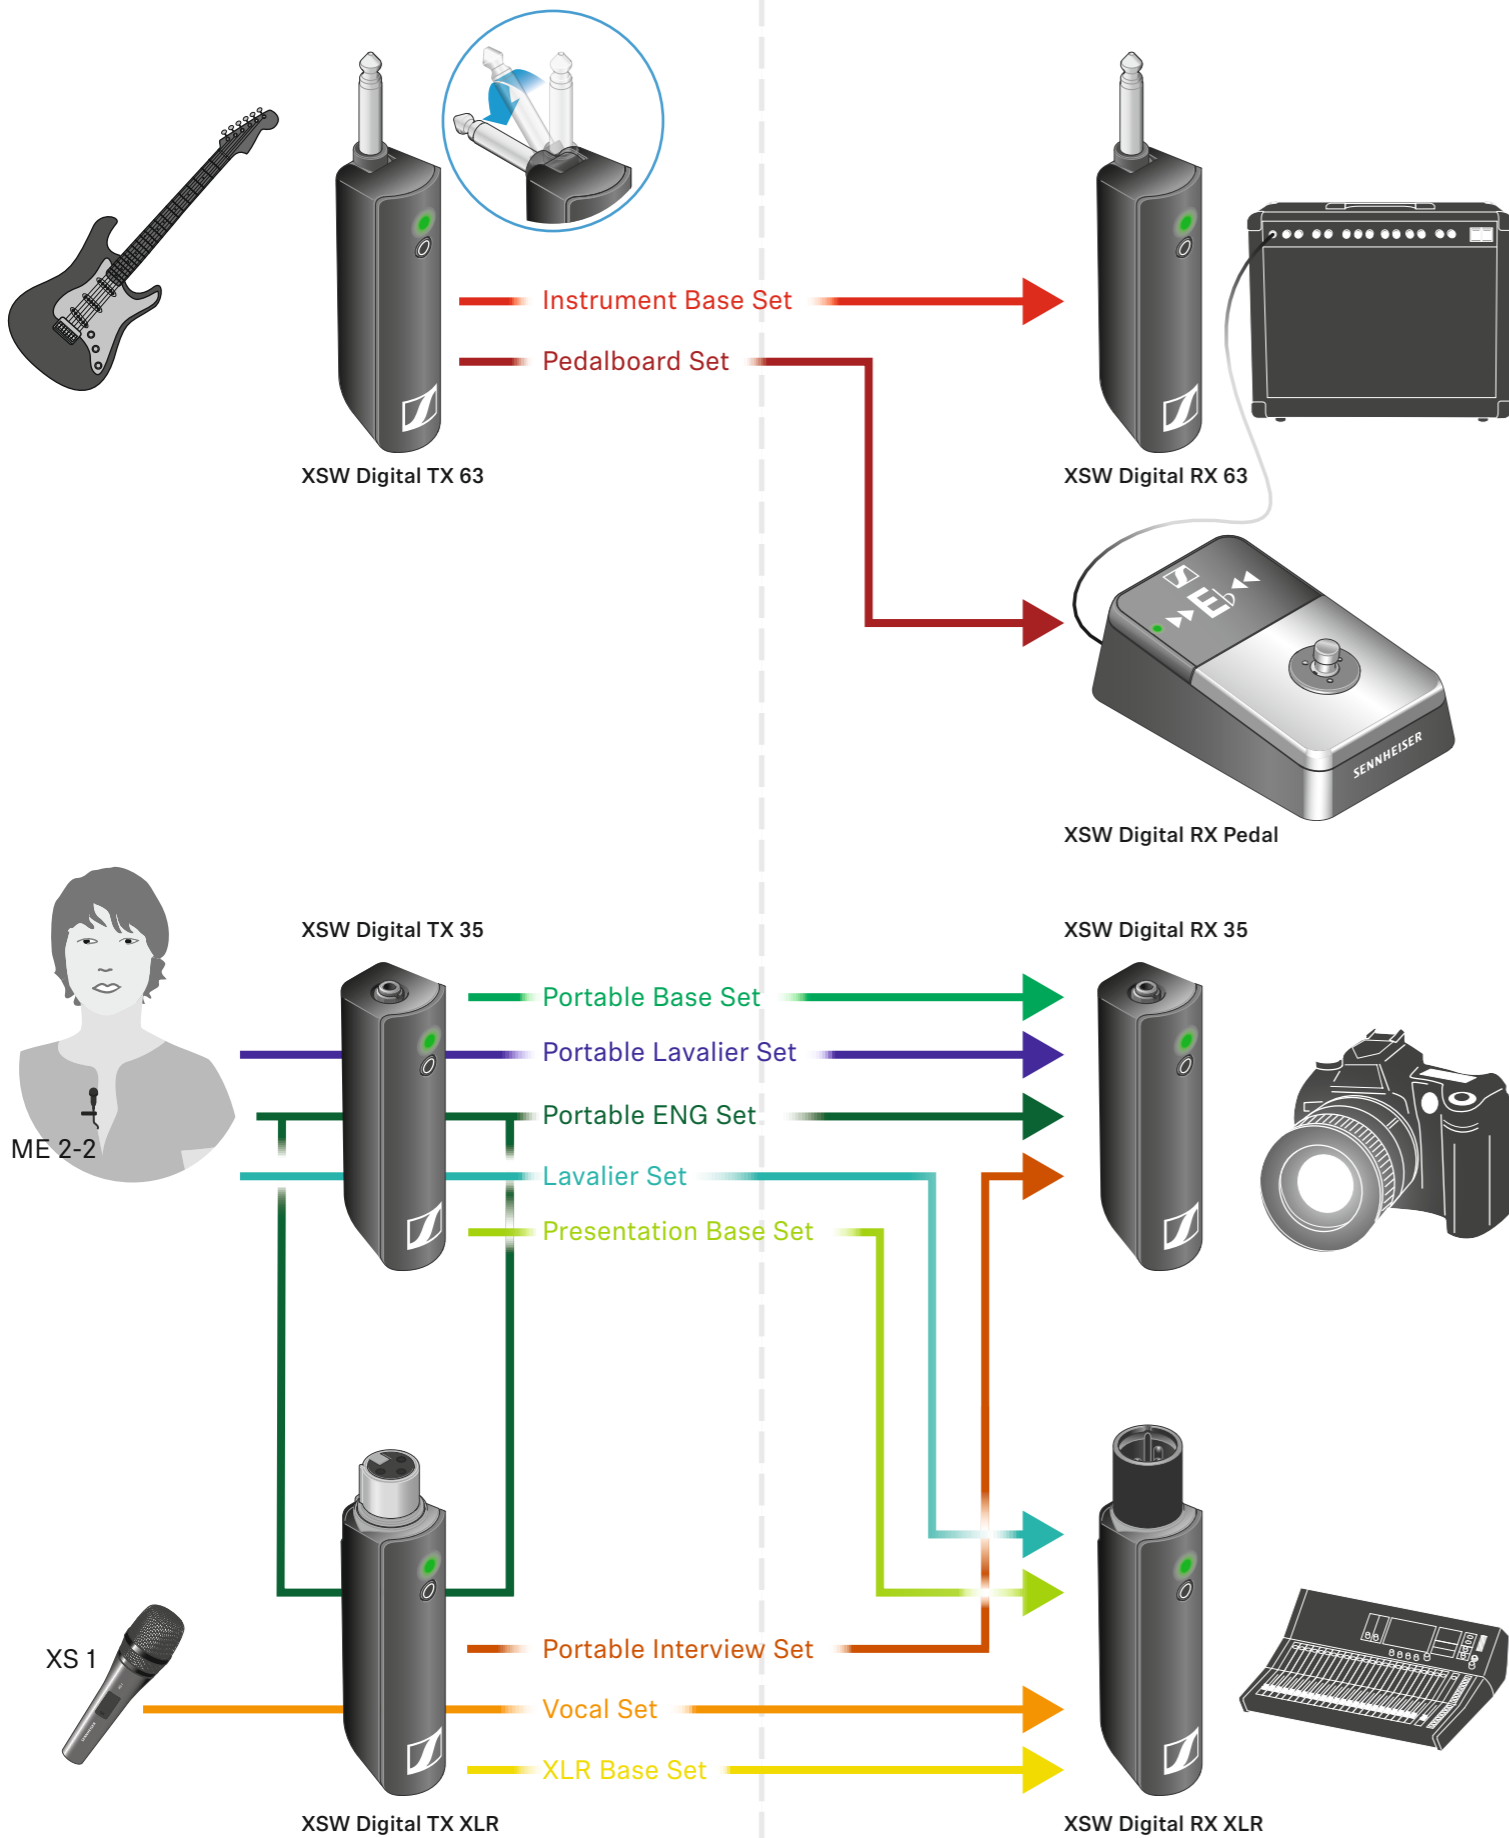

Transmitters (TX)

Receivers (RX)

XS Wireless Digital

www.sennheiser.com/download

Sennheiser electronic GmbH & Co. KG

Am Labor 1, 30900 Wedemark, Germany
www.sennheiser.com

Printed in Germany
Publ. 01/24, 578697/A05

SENNHEISER

- Quick Guide
- Kurzanleitung
- Guide rapide
- Guida rapida
- Guía de inicio rápido
- Guia rápida
- Beknopte handleiding
- Krótka instrukcja obsługi
- Snabbguide
- Kort vejledning
- Παράρτημα οδηγιών
- Κατάλογος οδηγιών
- Kisa Kılavuz
- Краткая инструкция
- 快速指南
- クイックガイド
- 퀵 가이드

Accessories:

Instruction Manual

Transmitter and receiver identification

Transmitters (TX)

XSW Digital - Model: TX 63

XSW Digital - Model: TX 35

XSW Digital - Model: TX XLR

Receivers (RX)

XSW Digital - Model: RX 63

XSW Digital - Model: RX 35

XSW Digital - Model: RX XLR