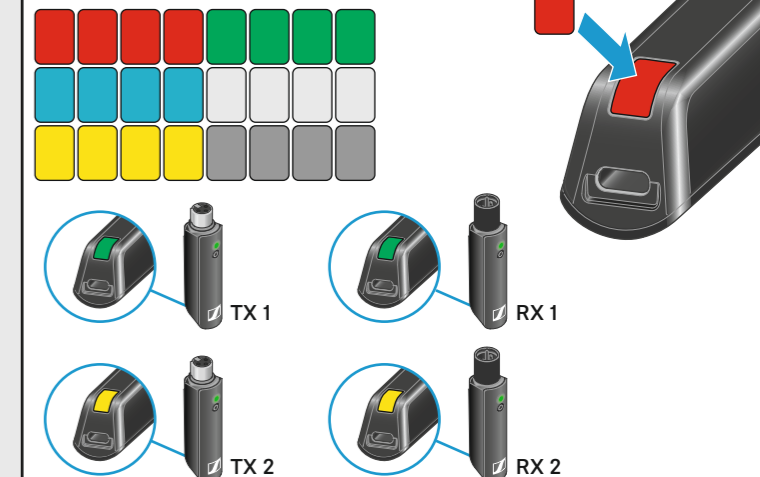

Accessories:

Instruction Manual

XS 1

ME 2-2

belt clip

6.3 mm extension cable

camera cable

hot shoe adapter

XSW Digital - Model: RX XLR

Labels for wireless link identification

Portable Lavalier Set / Portable Interview Set / Portable ENG Set

Pedalboard Set

*1: power via power supply unit
*2: power via USB
*3: charge plug via USB